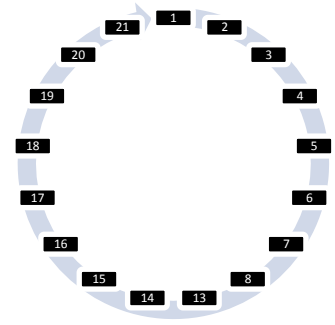

The top 2 illustrations show correctly fitted AlloyGators. If when fitted, your AlloyGators do not look like this then please contact us for further information.

Front Wheels – Gripper Location Guide

Wheel size	Insert gripper clips at these points											
21"	1	2	3	4	5	6	7	8	13	16	18	21
20"	1	2	3	4	5	6	7	8	13	15	17	20
19"	1	2	3	4	5	6	7	8	13	15	17	19
18"	1	2	3	4	5	6	7	8	13	15	17	18
17"	1	2	3	4	5	6	7	8	13	15		17
16"	1	2	3	4	5	6	7	8	13	15		16
15"	1	2	3	4	5	6	7	8	13			15
14"	1	2	3	4	5	6	7	8	13			14
13"	1	2	3	4	5	6	7	8	13			13

Rear Wheels – Gripper Location Guide

Wheel size	Insert gripper clips at these points											
21"	1	2	3	4					13	16	18	21
20"	1	2	3	4					13	15	17	20
19"	1	2	3	4					13	15	17	19
18"	1	2	3	4					13	15	17	18
17"	1	2	3	4					13	15		17
16"	1	2	3	4					13	15		16
15"	1	2	3	4					13			15
14"	1	2	3	4					13			14
13"	1	2	3	4					13			13